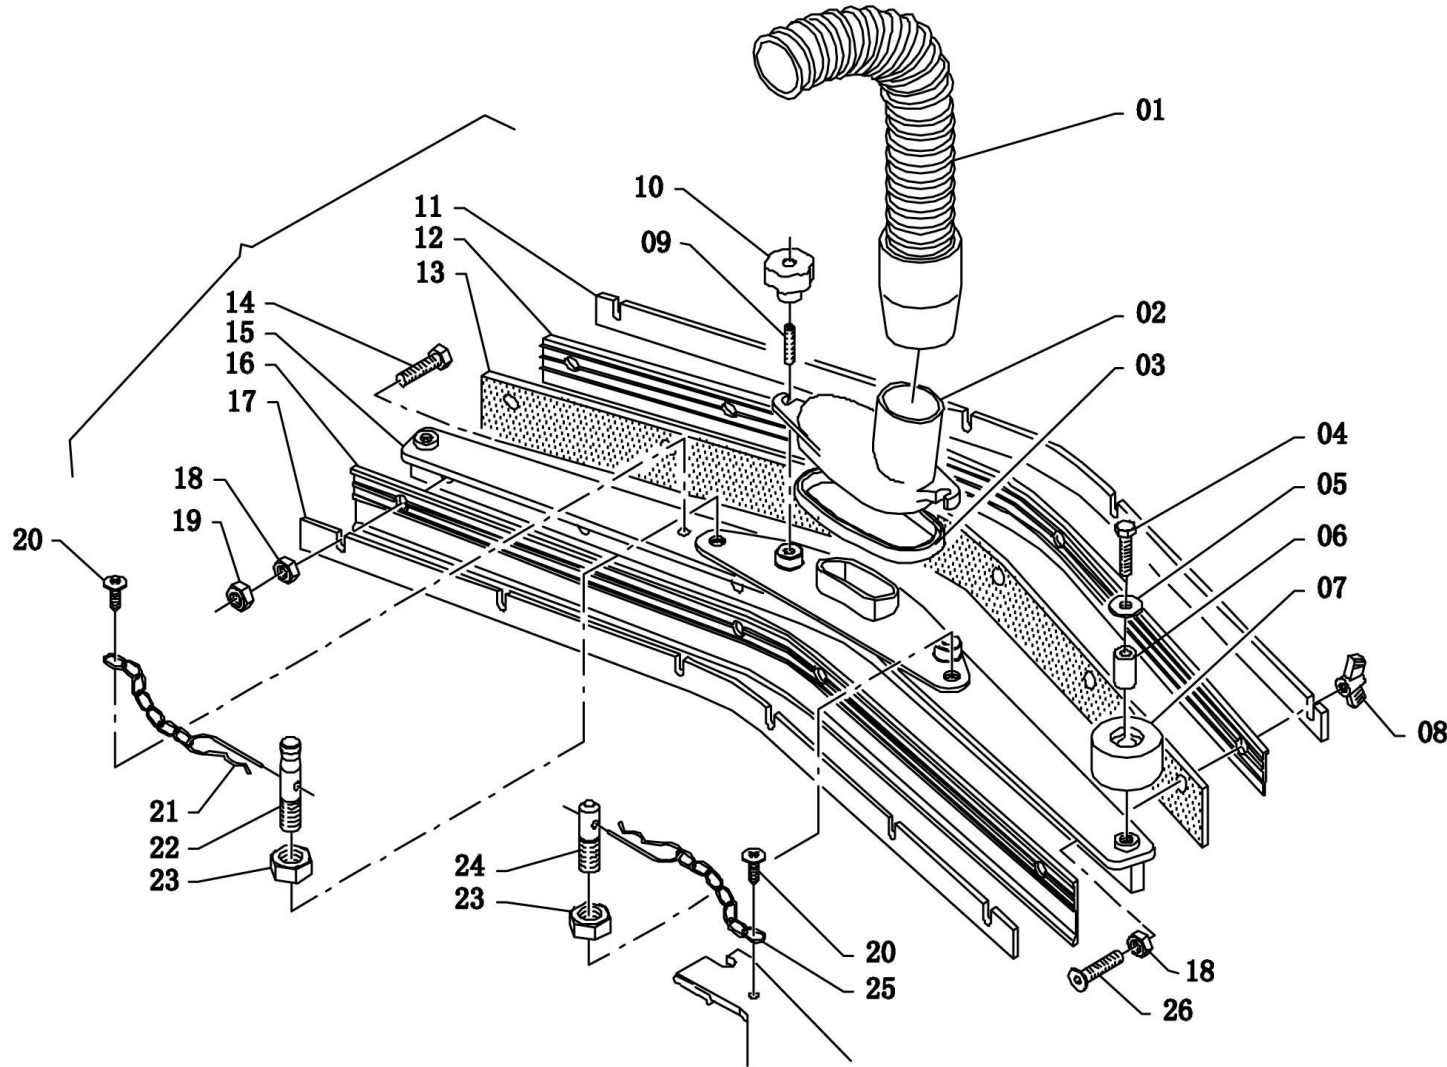

BZT005

26	GB/T 70.3-2000	screw	6
25	530B-MZ29	chain	2
24	530B-MZ14	stud bolt	1
23	GB/T 6172.1—2000	nut	2
22	530B-MZ15	stud bolt	1
21		pin	2
20	GB/T 845-1985	screw	2
19	GB/T 928-1980	nut	6
18	GB/T 6172.1—2000	nut	10
17	530B-M905	front blade	1
16	530B-P21	front rubber	1
15	530B-AL01	squeegee body	1
14	530B-B15	screw	6
13	530B-P22	central rubber	1
12	530B-P23	rear rubber	1
11	530B-M906	rear blade	1
10	530B-P41	knob	2
9	GB/T 77-2000	screw	2
8	530B-P39	wing nut	6
7	530B-V05	wheel	2
6	530B-BR04	bushing	2
5	GB/T 95-2002	washer	2
4	530B-B15	screw	2
3	530B-P19	gasket	1
2	530B-P18	connector	1
1	530B-P01	suction hose	1