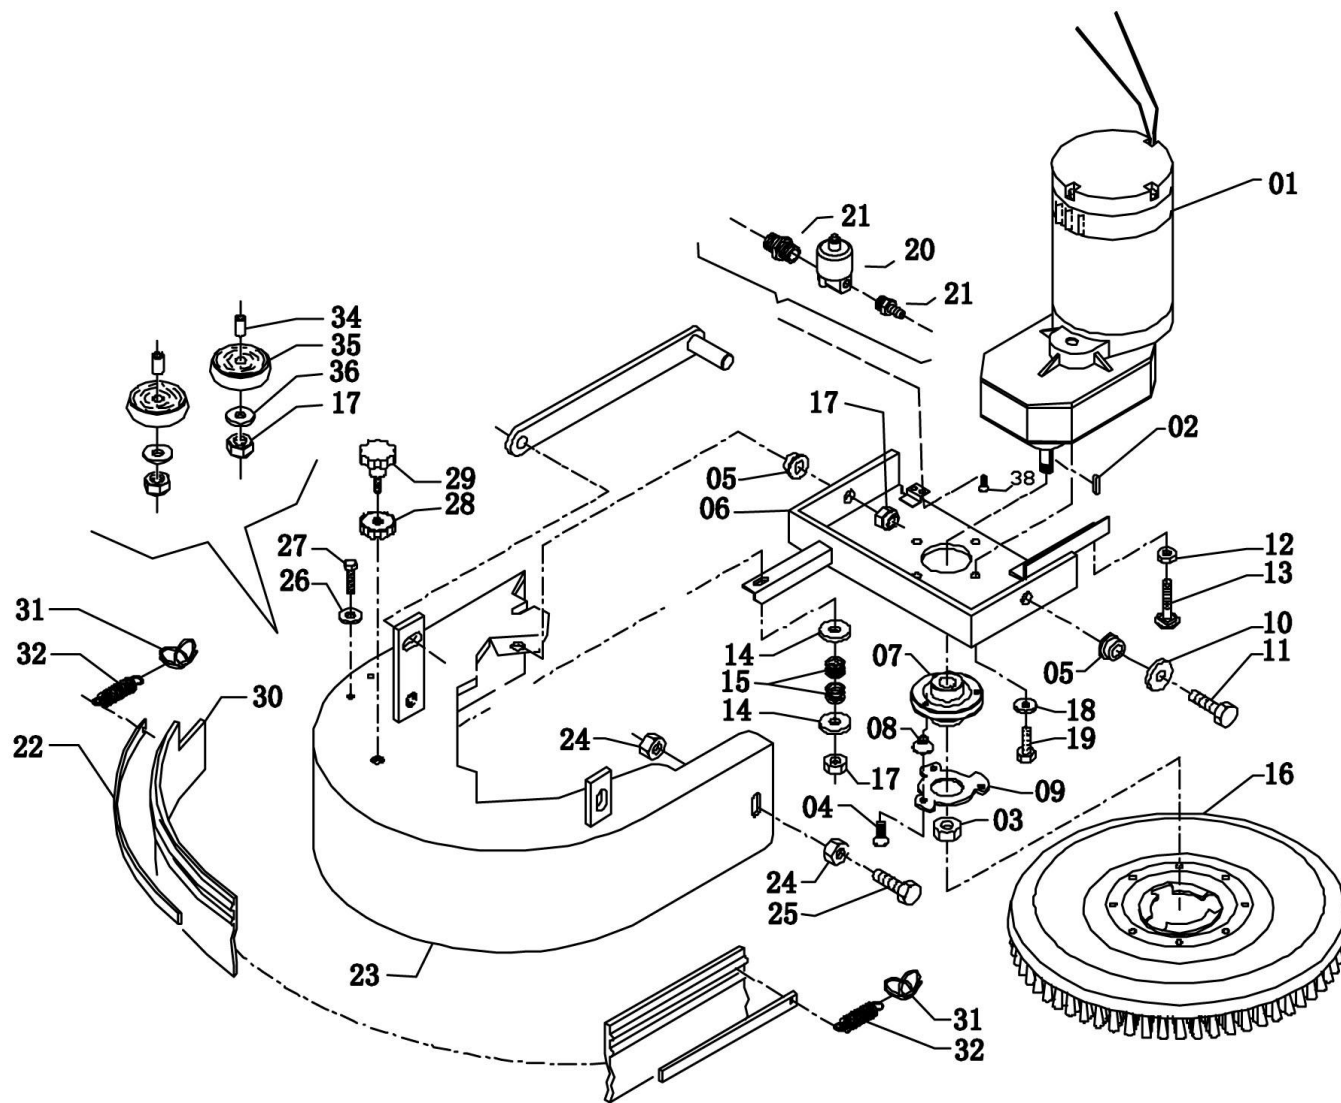

# SPAREPARTS CATALOGUE

KEDI GBZ-430B

KEDI GBZ-520B

KEDI GBZ-530B

BZT001

GBZ-530B

35	GB/T 95-2002	washer	2
34	530B-V04	wheel	2
33	530B-BR03	bushing	2
32	530B-MZ23	spring	2
31	530B-MZ22	ring	2
30	530B-P03	splash guard	1
29	530B-P38	knob	1
28	530B-P27	handwheel	1
27	GB/T 5781-2000	screw	2
26	GB/T 95-2002	washer	2
25	GB/T 5781-2000	screw	2
24	GB/T 6177,1-2000	nut	4
23	530B-M801	support	1
22	530B-ST05	stainless blade	1
21	530B-BR09	connector	2
20	530B-C16	solenoid valve	1
19	GB/T 5781-2000	screw	4
18	GB/T 95-2002	washer	4
17	GB/T 928-1980	nut	5
16	530B-T6	brush	1
15	530B-MZ24	spring	2
14	GB/T 95-2002	washer	15
13	GB/T 12-1988	screw	1
12	GB/T41-2000	nut	1
11	GB/T 5781-2000	screw	2
10	GB/T 95-2002	washer	2
9	530B-MZ04	flange	1
8	530B-MZ05	spacer	3
7	530B-MZ03	flywheel	1
6	530B-M901	motor base	1
5	530B-BR05	bushing	2
4	GB/T 70.3-2000	screw	3
3	GB6170-2000	nut	1
2	GB/T 1096-2003	key	1
1	530B-E01-1	brush motor	1

BZT002

38	530B-P44	cable trough	4
37	GB/T 846-1985	screw	5
36	GB/T 928-1980	nut	2
35		nut	2
34	GB/T 928-1980	nut	4
	GB/T 12-1988	screw	2
32	530B-M90	support	1
31	GB/T 5781-2000	screw	2
30	530B-MZ30	chain	2
29	GB/T 5781-2000	screw	2
28	530B-MZ17	spacer	2
27	530B-V01	wheel	2
26	GB/T 95-2002	washer	2
25	530B-MZ16	anchor bolts	2
24	530B-M902	base frame	1
23	GB/T 5781-2000	screw	2
22	530B-W02	caster wheel	2
21	530B-M902-9	bushing	2
20	GB/T 928-1980	nut	2
19	GB/T 5781-2000	screw	2
18	GB/T 95-2002	washer	4
17	GB/T 95-2002	washer	4
16	530B-P54	sheatn tube	2
15		screw	4
14	530B-S5	frong label	1
13	530B-S2/S3	side label	2
12	530B-ST03	side stopper	1
11	530B-ST02	rear stopper	1
10		screw	4
9	530B-P17	plastic washer	4
8	GB/T 845-1985	screw	4
7	530B-P09	hook	1
6	GB/T 845-1985	screw	2
5	530B-P53	sponge	1
4	530B-T4	solution cover	1
3	530B-T3	recovery cover	1
2	530B-T2	recovery tank	i
1	530B-T1	solution tank	1