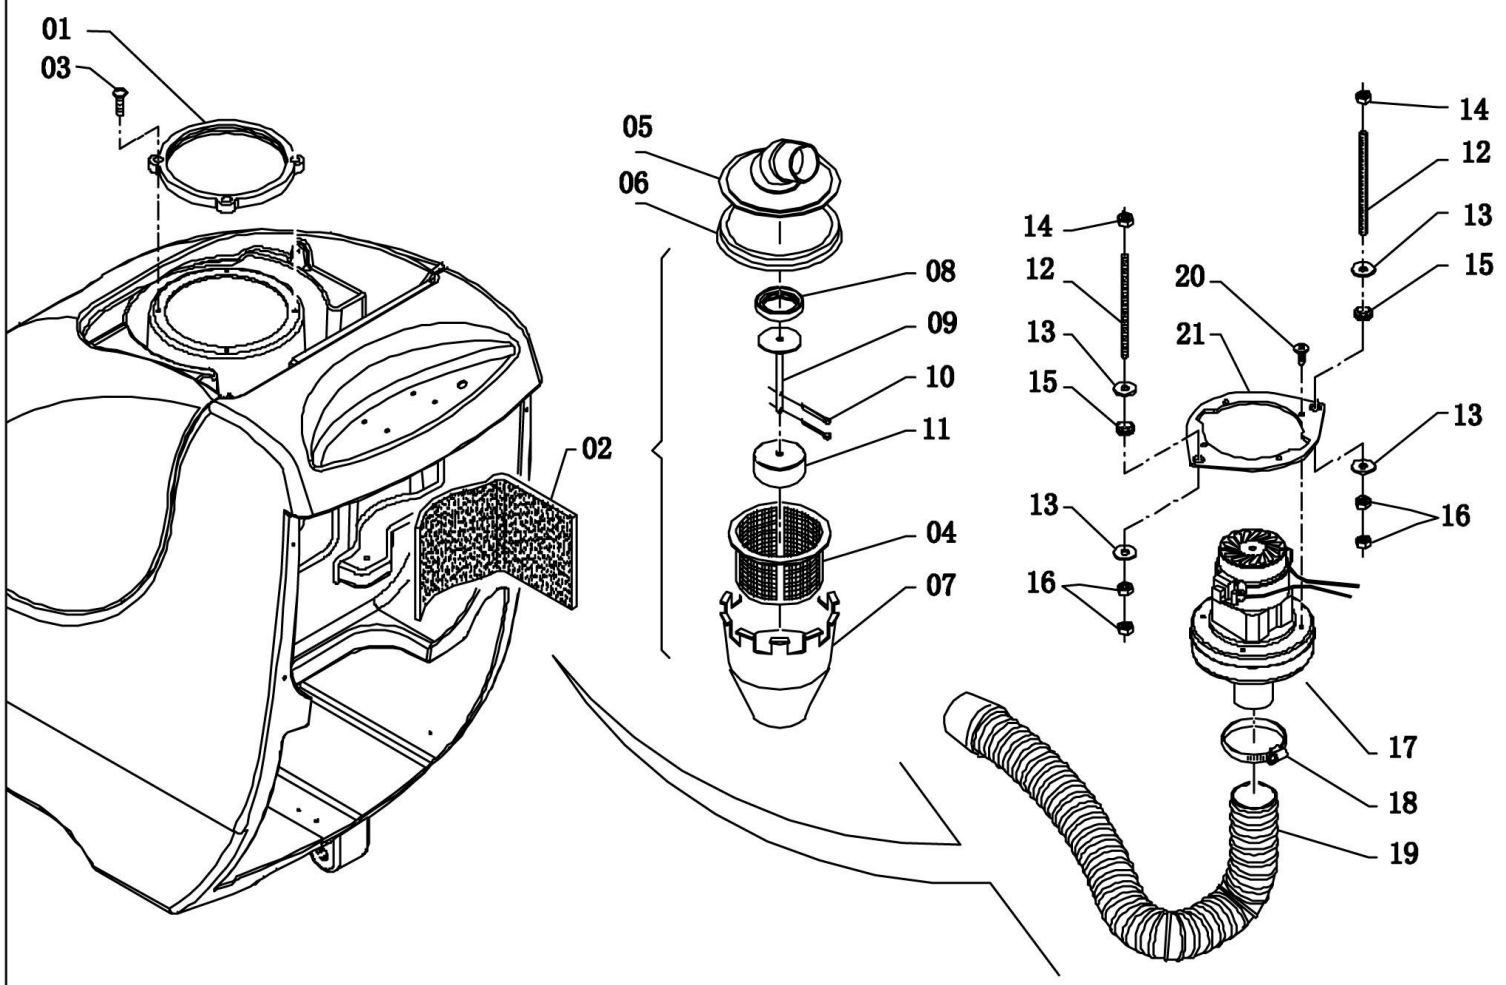

BZT003

20	GB/T 846-1985	screw	4
19	530B-P49	suction hose	1
18		clamp	2
17	530B-E02	vacuum motor	1
16	GB/T 6172.1-2000	nut	4
15	530B-P55	fairlead	2
14	GB/T 928-1980	nut	2
13	GB/T 95-2002	washer	4
12	GB/T 12869-1991	screw	2
11	530B-P31	float	1
10	GB/T 91-2000	pin	2
9	530B-ST04	support	1
8	530B-P14	gasket	1
7	530B-P11	filter guard	1
6	530B-P13	rubber gasket	1
5	530B-P16	filter cover	1
4	530B-P10	filter	1
3	GB/T 846-1985	screw	4
2	530B-P52	sponge	1
1	530B-P12	filter support	1