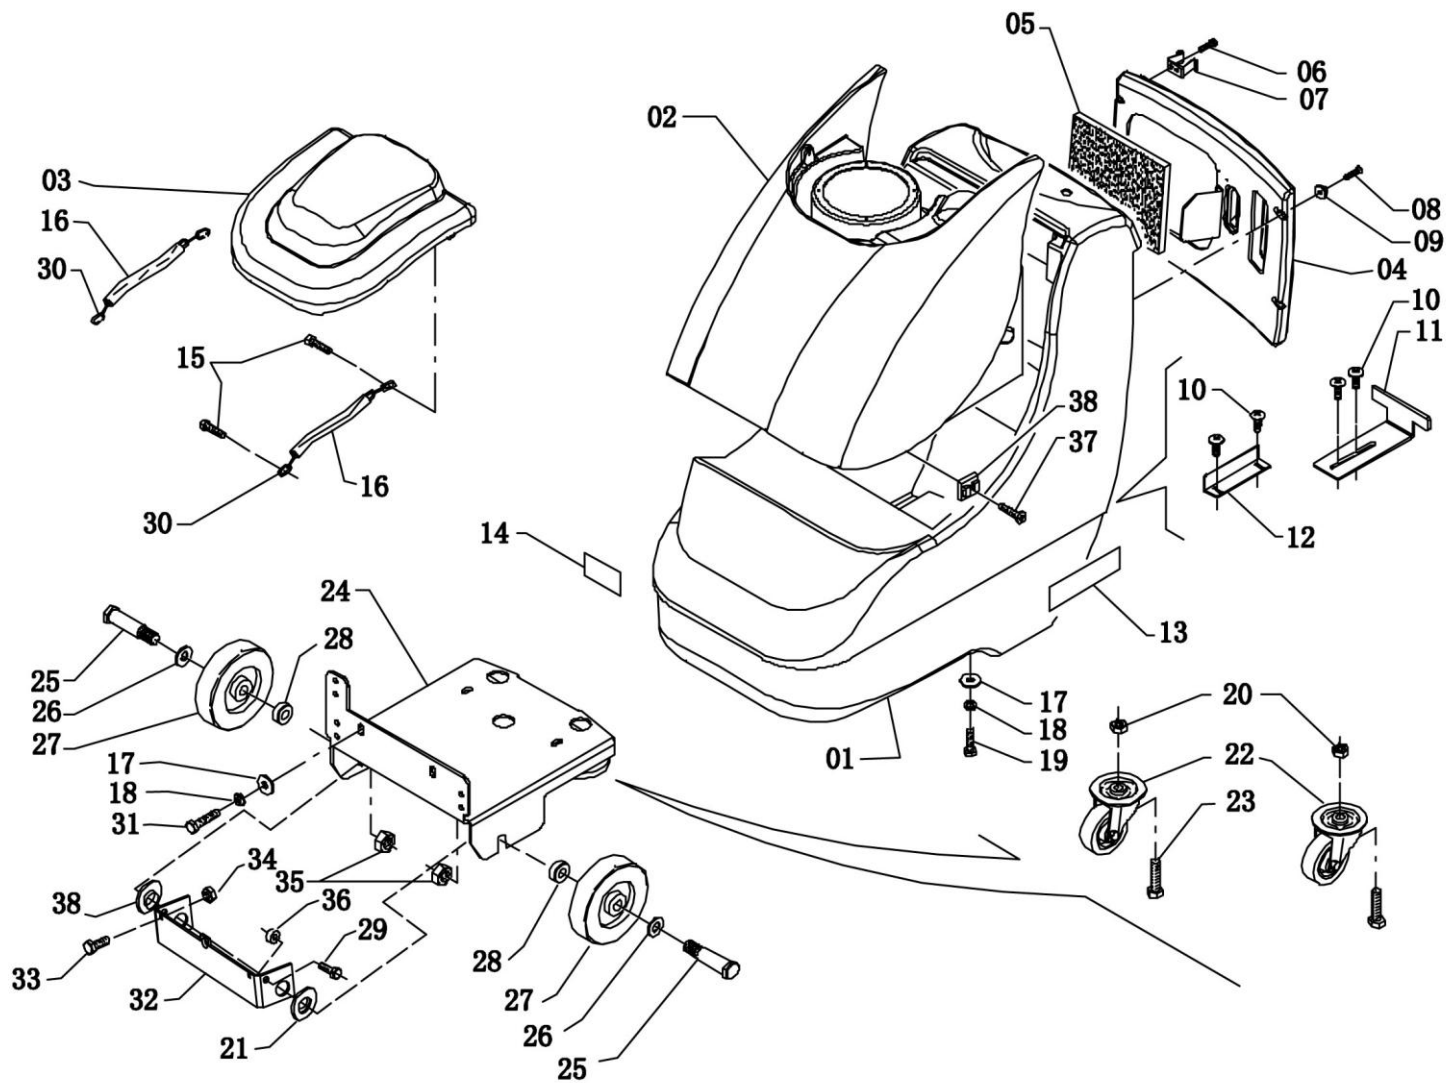

# SPAREPARTS CATALOGUE

KEDI GBZ-430B

KEDI GBZ-520B

KEDI GBZ-530B

BZT001

GBZ-530B

35	GB/T 95-2002	washer	2
34	530B-V04	wheel	2
33	530B-BR03	bushing	2
32	530B-MZ23	spring	2
31	530B-MZ22	ring	2
30	530B-P03	splash guard	1
29	530B-P38	knob	1
28	530B-P27	handwheel	1
27	GB/T 5781-2000	screw	2
26	GB/T 95-2002	washer	2
25	GB/T 5781-2000	screw	2
24	GB/T 6177,1-2000	nut	4
23	530B-M801	support	1
22	530B-ST05	stainless blade	1
21	530B-BR09	connector	2
20	530B-C16	solenoid valve	1
19	GB/T 5781-2000	screw	4
18	GB/T 95-2002	washer	4
17	GB/T 928-1980	nut	5
16	530B-T6	brush	1
15	530B-MZ24	spring	2
14	GB/T 95-2002	washer	15
13	GB/T 12-1988	screw	1
12	GB/T41-2000	nut	1
11	GB/T 5781-2000	screw	2
10	GB/T 95-2002	washer	2
9	530B-MZ04	flange	1
8	530B-MZ05	spacer	3
7	530B-MZ03	flywheel	1
6	530B-M901	motor base	1
5	530B-BR05	bushing	2
4	GB/T 70.3-2000	screw	3
3	GB6170-2000	nut	1
2	GB/T 1096-2003	key	1
1	530B-E01-1	brush motor	1

BZT002

38	530B-P44	cable trough	4
37	GB/T 846-1985	screw	5
36	GB/T 928-1980	nut	2
35		nut	2
34	GB/T 928-1980	nut	4
	GB/T 12-1988	screw	2
32	530B-M90	support	1
31	GB/T 5781-2000	screw	2
30	530B-MZ30	chain	2
29	GB/T 5781-2000	screw	2
28	530B-MZ17	spacer	2
27	530B-V01	wheel	2
26	GB/T 95-2002	washer	2
25	530B-MZ16	anchor bolts	2
24	530B-M902	base frame	1
23	GB/T 5781-2000	screw	2
22	530B-W02	caster wheel	2
21	530B-M902-9	bushing	2
20	GB/T 928-1980	nut	2
19	GB/T 5781-2000	screw	2
18	GB/T 95-2002	washer	4
17	GB/T 95-2002	washer	4
16	530B-P54	sheatn tube	2
15		screw	4
14	530B-S5	frong label	1
13	530B-S2/S3	side label	2
12	530B-ST03	side stopper	1
11	530B-ST02	rear stopper	1
10		screw	4
9	530B-P17	plastic washer	4
8	GB/T 845-1985	screw	4
7	530B-P09	hook	1
6	GB/T 845-1985	screw	2
5	530B-P53	sponge	1
4	530B-T4	solution cover	1
3	530B-T3	recovery cover	1
2	530B-T2	recovery tank	i
1	530B-T1	solution tank	1