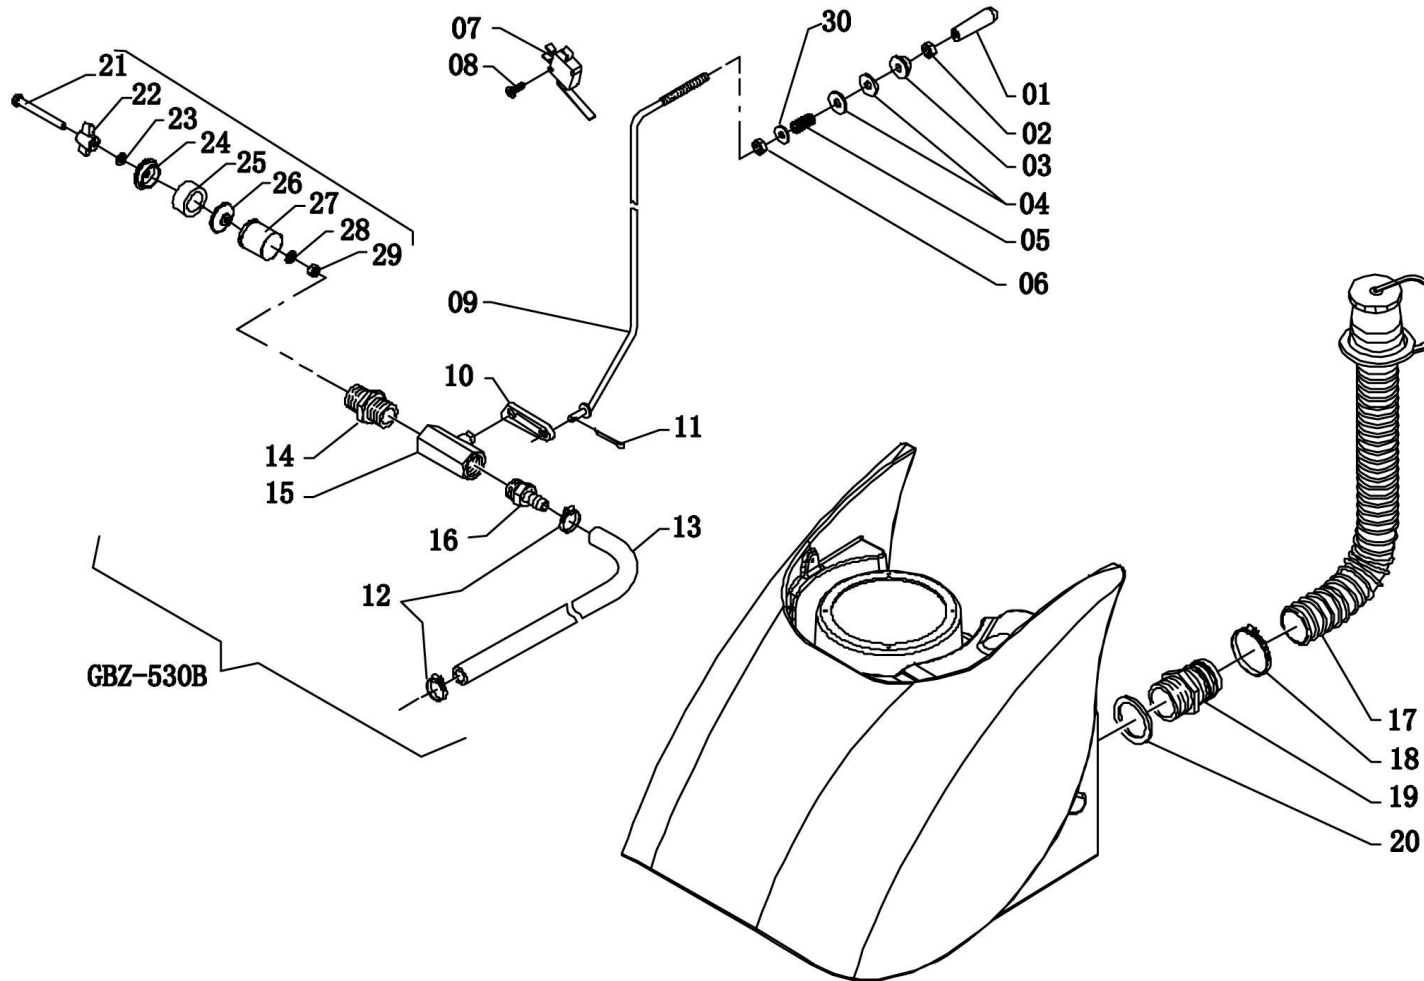

BZT004

30	GB/T 95-2002	washer	1
29	GB/T 928-1980	nut	1
28	GB/T 95-2002	washer	1
27	530B-ST06	filter	1
26	530B-P08	filter support	1
25	530B-P07	rubber ring	1
24	530B-P06	plug	1
23	GB/T 95-2002	washer	1
22	530B-P51	wing nut	1
21	GB/T 5781-2000	screw	1
20	530B-P37	gasket	1
19	530B-P36	connector	1
18		clamp	2
17	530B-P02	exhaust pipe	1
16	530B-BR07	connector	1
15	530B-BR08	valve	1
14	530B-BR06	connector	1
13	530B-T8	hose	1
12		clamp	2
11	GB/T 91-2000	pin	1
10	530B-P20	valve lever	1
9	530B-MZ06	rod	1
8	GB/T 845-1985	screw	2
7	530B-C15	microswitch	1
6	GB/T 6177.1-200C	nut	1
5	530B-MZ24	spring	1
4	530B-P43	nylon washer	2
3	530B-P17	plastic washer	1
2	GB/T41-2000	nut	1
1	530B-P35	knob	1